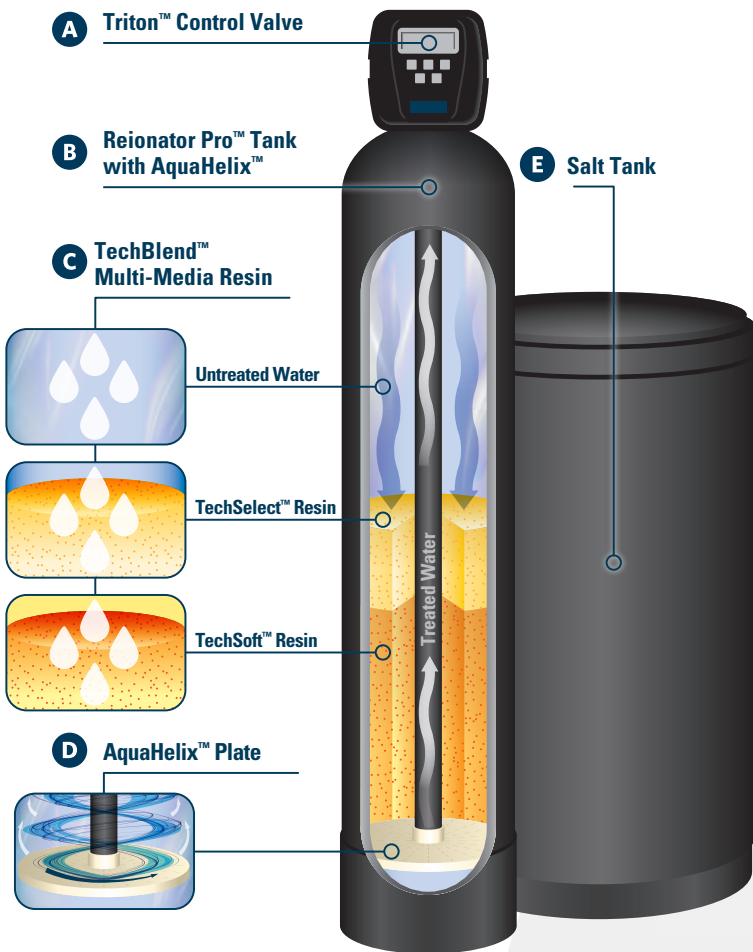

THE SYSTEM

A Triton™ Control Valve

Our workhorse electronic metered control with high-efficiency programming that anticipates usage, making it 40% more efficient in energy, water and salt conservation. The user-friendly interface and built-in diagnostic service features make your system smart, but very easy to operate.

B Composite Tank

Our high-pressure composite tank is built to resist corrosion and high water pressure, providing you with peace of mind.

C Ion-balanced Treatment Technology

This innovative technique allows the Reionator Pro™ to provide you with the best in water softening; addressing hard water, iron*, lead*, sulfates*, nitrates*, and chlorine.

D Embedded AquaHelix™ Plate

This revolutionary technology is designed to provide optimum water flow through the system, effective use of the TechBlend™ media, and incredibly efficient performance for resin cleaning.

E High-capacity Salt Tank

A molded, durable salt tank creates a regeneration salt (brine) solution and includes commercial-grade parts and components like an overflow safety valve to make sure it keeps your system performing at its peak while protecting you and your home.

HOW IT WORKS

1. 1 Untreated water flows through the upper distribution cone where it is prepared to be processed.
2. 2 Positively charged TechSelect™ resin reduces aesthetic chlorine taste and odor while creating a water that feels fantastic.
3. 3 Negatively charged TechSoft™ resin softens water by reducing calcium and magnesium.
4. 4 Filtered water flows effortlessly through the AquaHelix™ plate and is delivered to your home providing better tasting/smelling water, and cleaner laundry, softer skin, easier cleaning, as well as soap, energy, and appliance savings.
5. 5 When the TechBlend™ resin is ready to be cleaned and recharged, the system uses a brine (sodium or potassium) solution in concert with the AquaHelix™ plate to efficiently lift and clean the resin while providing significant salt and water savings due to its revolutionary design.

*Internal data only. Level of reduction has not been verified by IAPMO R&T

SYSTEM FEATURES

- New proprietary AquaHelix™ water distribution technology
- WaterTech Triton water softening smart valve—most efficient and effective on the market
- Long-lasting industrial-grade components that just keep on working
- Multiresin blend that performs way beyond simple water softening
- Best-in-industry Limited Lifetime Warranty that stands behind the industrial-grade components
- IAPMO R&T—certified to NSF Standards 42 and 44—the UPC symbol proves it does what we say it does

Powered by
AquaHelix™
Better Technology. Better Water.